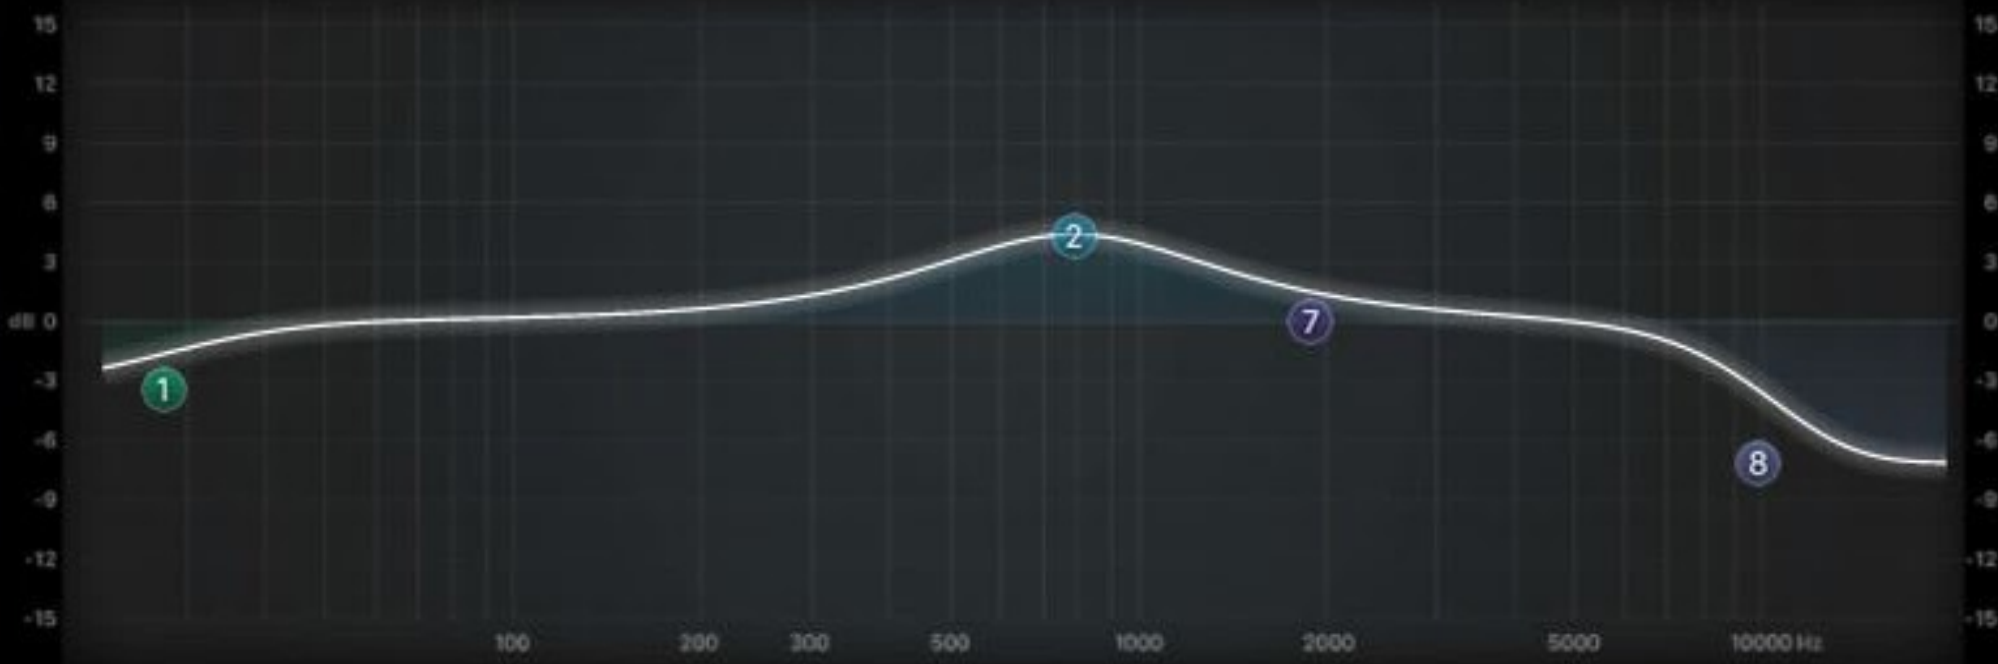

CUSTOM PANEL

PREAMP

EQ

TONE STACK

POWER AMP

TRANSFORMER

CAB

EQ

Standard

Parametric

British Mod...

Standard

British Style

IR Loader

Parametric

PRESET

Default

in dB
eq Hz
Q

- Analyzer
- Band 1
- Band 2
- Band 3
- Band 4
- Band 5
- Band 6
- Band 7
- Band 8